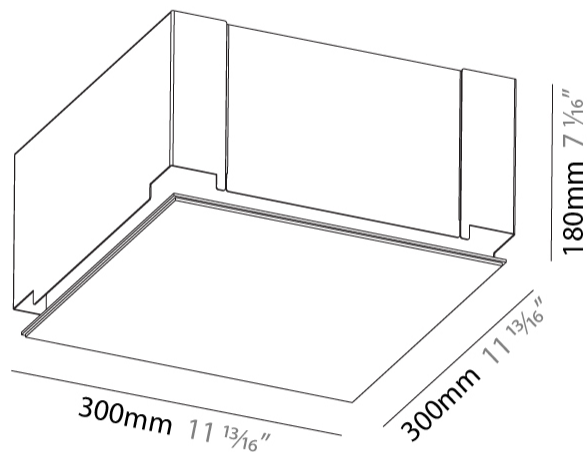

PHYSICAL

Shape: Square
Length (mm): 300
Length (in): 11 ¹³/₁₆"
Width (mm): 300
Width (in): 11 ¹³/₁₆"
Height (mm): 180
Height (in): 7 ¹/₁₆"
Ceiling Thickness (mm): 10 / 12.5 / 15 / 25 / 30
Ceiling Thickness (in): 3/8 or 1/2 or 9/16 or 1 or 1 3/16
Min. Recessing Depth (mm): 200
Min. Recessing Depth (in): 7 ⁷/₈"
Light Distribution: Direct
Diffuser: PMMA - Opal
Fixture Finish: SSR / BKV / CWI / CRY / HAB / UFT / ITA / RUA / FTG / MYG / LOD / PUS / FRO / FUP / KIA / POP / BLS / SPG / MEY / GOH / GUM / CHC / COM / ABZ / JAG / OBR / MOS / ROR
Fixture Material: Extruded Aluminum / Steel
Cut-out Measurements: 335mm 13 3/16" x 335mm / 13 3/16"
Upon Request: Unique Sizes Unique Ceiling Thickness Unique Mounting Depth Spot Inserts

ELECTRICAL

Lamp Type: LED (Zhaga Standard)
Input Wattage (W): 12.4
Total Output Wattage (W): 10.8
Dimming: Tri-Mode (Non-Dimming and Phase Dimming (120Vac only) and 0-10V Dimming)
Driver Included: Yes
Driver Location: Integrated
Driver Type: Constant Current - Universal
Driver Class: Class 2
Input Voltage (V): 120 - 277
Constant Current (MA): 350

LED

Color Temperature (°K): 3000 / 3500 / 4000
Max. Delivered Lumen (lm): 850 / 902 / 920
CRI: >80 CRI
Efficiency (%): 65% (5mm Perspex)
Lamp Life (hrs): 50000
Upon Request: RGB-W Tunable White Special Color Temperature CRI90

OPTICAL

RATINGS AND CERTIFICATIONS

Certified By: Certified for North American Standards
IP rating: IP20